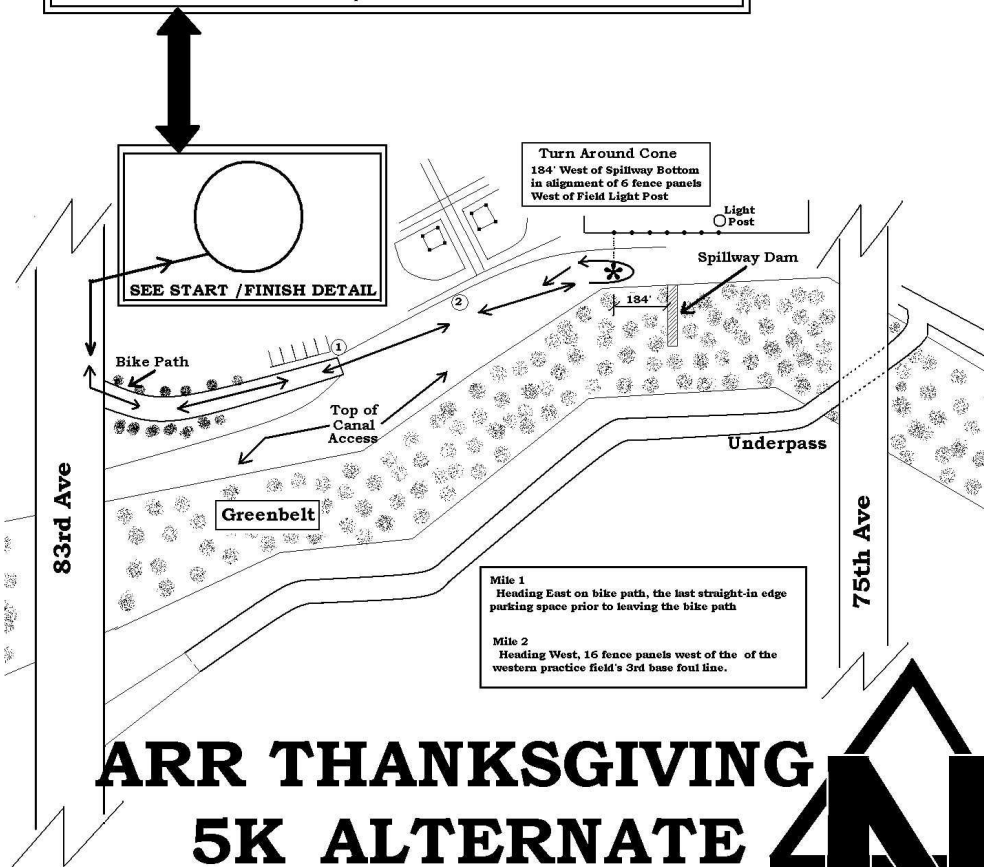

**PEORIA SPORTS
COMPLEX**
16101 N 83rd Ave
Peoria, AZ 85382

Start / Finish Line is located on Stadium Way, Southwest of the Northwest stadium entrance.
Start / Finish Line is in alignment with the Southwestern side of the commercial building, 16307 N 83rd Ave., located adjacent to Stadium Drive Circle.
Runners are to remain on the street or bike paths at all times.
Mile markers are for reference only

**ARR THANKSGIVING
5K ALTERNATE**