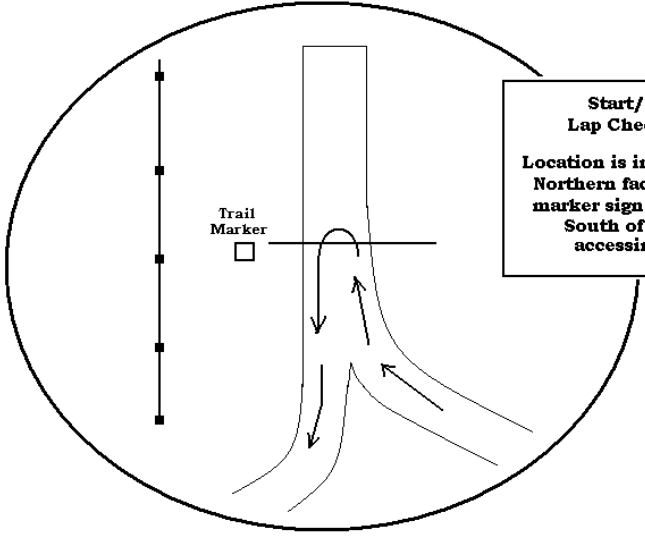

**JUST ANOTHER MAD DOG 5K LOOP**

**REACH 11  
HORSE LOVERS PARK**

19224 N Tatum Blvd  
Phx., AZ 85032

**Start/Finish Line  
Lap Check-In Location**  
Location is in alignment with the Northern face of the metal trail marker sign located approx. 320' South of the double gate accessing parking area.

- NOTES:**
- 1) Cones or barricades are to be located at all trail intersections and spider trails.
  - 2) Runners are to remain "well within" the confines of designated trails.
  - 3) Trail can be run in either direction as determined by Race Director.
  - 4) Completion of each loop/lap must be occur beyond the Start/Finish Line.
  - 5) Shortest possible tangents were used to measure the course.
  - 6) Mile markers are for reference only.
  - 7) Multiple loops/laps may occur on the course for longer certified events (ie 10K, 15K, 20K, 25K, 50K, etc).
  - 8) This course is recognized as a "trail run".