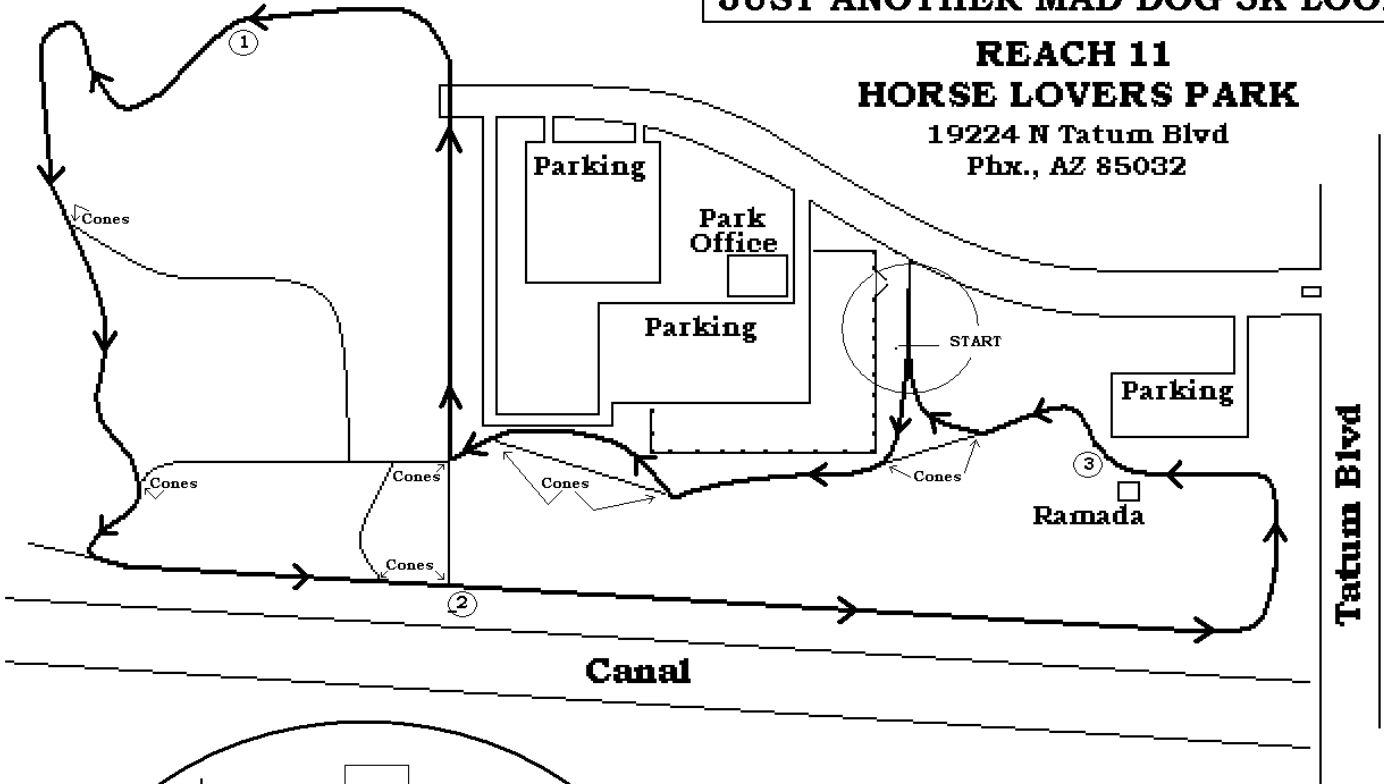

**JUST ANOTHER MAD DOG 5K LOOP**

**REACH 11  
HORSE LOVERS PARK**

19224 N Tatum Blvd  
Phx., AZ 85032

**Start/Finish Line  
Lap Check-In Location**  
Location is in alignment with the Northern face of the metal trail marker sign located approx. 320' South of the double gate accessing parking area.

- NOTES:**
- 1) Cones or barricades are to be located at all trail intersections and spider trails.
  - 2) Runners are to remain "well within" the confines of designated trails.
  - 3) Trail can be run in either direction as determined by Race Director.
  - 4) Completion of each loop/lap must be occur beyond the Start/Finish Line.
  - 5) Shortest possible tangents were used to measure the course.
  - 6) Mile markers are for reference only.
  - 7) Multiple loops/laps may occur on the course for longer certified events (ie 10K, 15K, 20K, 25K, 50K, etc).
  - 8) This course is recognized as a "trail run".